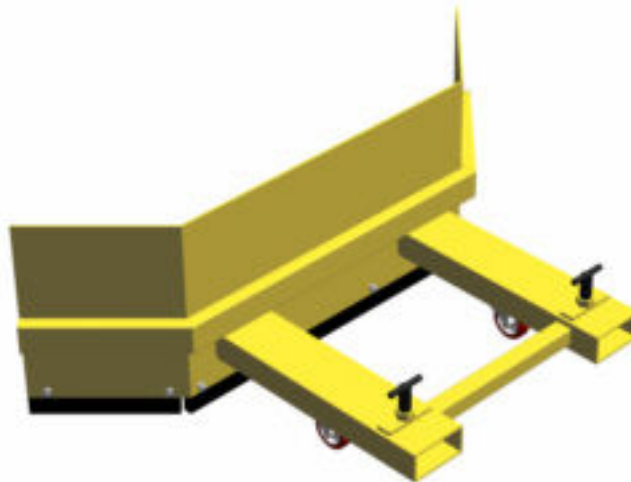

## YARD SCRAPER

### Features

- Painted bright yellow for safety*
- Angled end wings to prevent rubbish from spilling out past the sides*
- Rubber Blade insert*
- Thumb screws for safe attachment to the fork truck*

Model : **DL-24**

The Yard Scraper attachment is suitable for a variety of scraping applications - cleaning warehouse floors, exhibition halls, car parks and yards etc.

<b>Part Number :</b>	<b>DL24-FMYS-1200</b>	<b>DL24-FMYS-1500</b>	<b>DL24-FMYS-1800</b>
<b>Blade Width (mm)</b>	<b>1250</b>	<b>1500</b>	<b>1800</b>
<b>Max Fork Size (mm)</b>	<b>140 x 50</b>	<b>140 x 50</b>	<b>140 x 50</b>
<b>Fork Spread (mm)</b>	<b>780</b>	<b>780</b>	<b>780</b>
<b>Price</b>	<b>£ 667.20</b>	<b>£ 694.80</b>	<b>£ 742.80</b>