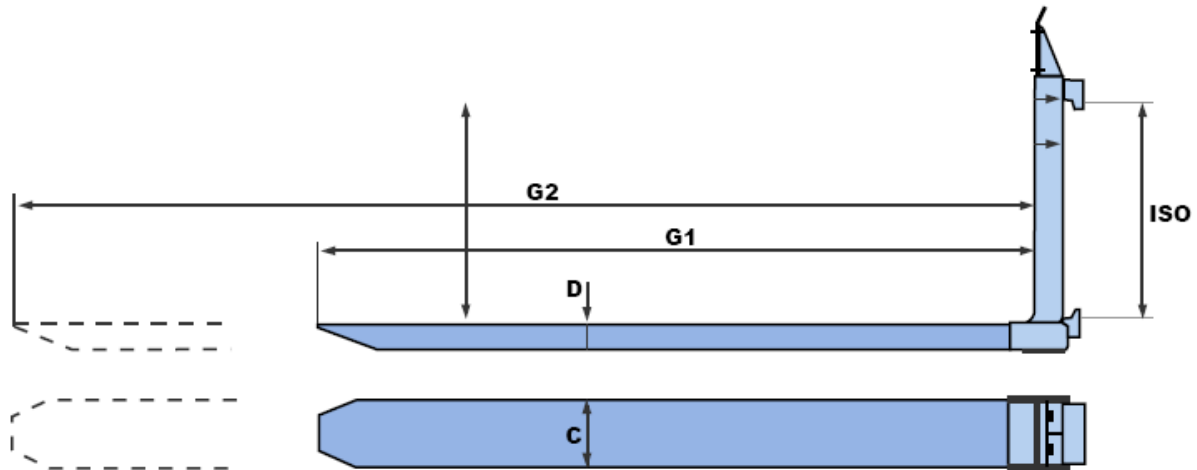

## HYDRAULIC EXTENDING FORKS - PRODUCT RANGE

Model Number	Capacity at 500mm Load Centre	Section Size (Outer-fork) (C x D)	Closed	Open	Centre of Gravity		Weight Kg Per pair	ISO / FEM Mounting	Price (£)
			Length G1	Length G2	Open	Closed			
DL21-HEF02-1070/1770	3000kg	165x65mm	1070mm	1770mm	460mm	285mm	181	2A	2100
DL21-HEF02-1220/2020	3000kg	165x65mm	1220mm	2020mm	560mm	360mm	198	2A	2200
DL21-HEF02-1350/2350	3000kg	165x65mm	1350mm	2350mm	675mm	425mm	214	2A	2300
DL21-HEF02-1600/2600	3000kg	165x65mm	1600mm	2600mm	800mm	550mm	246	2A	2400
DL21-HEF03-1070/1770	4500kg	165x65mm	1070mm	1770mm	400mm	225mm	192	3A	2400
DL21-HEF03-1220/2020	4500kg	165x65mm	1220mm	2020mm	500mm	300mm	209	3A	2400
DL21-HEF03-1350/2350	4500kg	165x65mm	1350mm	2350mm	615mm	365mm	225	3A	2500
DL21-HEF03-1600/2600	4500kg	165x65mm	1600mm	2600mm	740mm	490mm	257	3A	2600
DL21-HEF03SP-1070/1770	3000/4500kg	165x65mm	1070mm	1770mm	TBC	TBC	TBC based on final dimensions	Class 2&3 special Drop	T.B.A.
DL21-HEF03SP-1220/2020	3000/4500kg	165x65mm	1220mm	2020mm	TBC	TBC	TBC based on final dimensions	Class 2&3 special Drop	T.B.A.
DL21-HEF03SP-1350/2350	3000/4500kg	165x65mm	1350mm	2350mm	TBC	TBC	TBC based on final dimensions	Class 2&3 special Drop	T.B.A.
DL21-HEF03SP-1600/2600	3000/4500kg	165x65mm	1600mm	2600mm	TBC	TBC	TBC based on final dimensions	Class 2&3 special Drop	T.B.A.
DL21-HEF04-1070/1770	8000kg	220x75mm	1070mm	1770mm	TBC	TBC	TBC based on final dimensions	Class 4 A/B & Special Drop	T.B.A.
DL21-HEF04-1220/2020	8000kg	220x75mm	1220mm	2020mm	TBC	TBC	TBC based on final dimensions	Class 4 A/B & Special Drop	T.B.A.
DL21-HEF04-1350/2350	8000kg	220x75mm	1350mm	2350mm	TBC	TBC	TBC based on final dimensions	Class 4 A/B & Special Drop	T.B.A.
DL21-HEF04-1600/2600	8000kg	220x75mm	1600mm	2600mm	TBC	TBC	TBC based on final dimensions	Class 4 A/B & Special Drop	T.B.A.